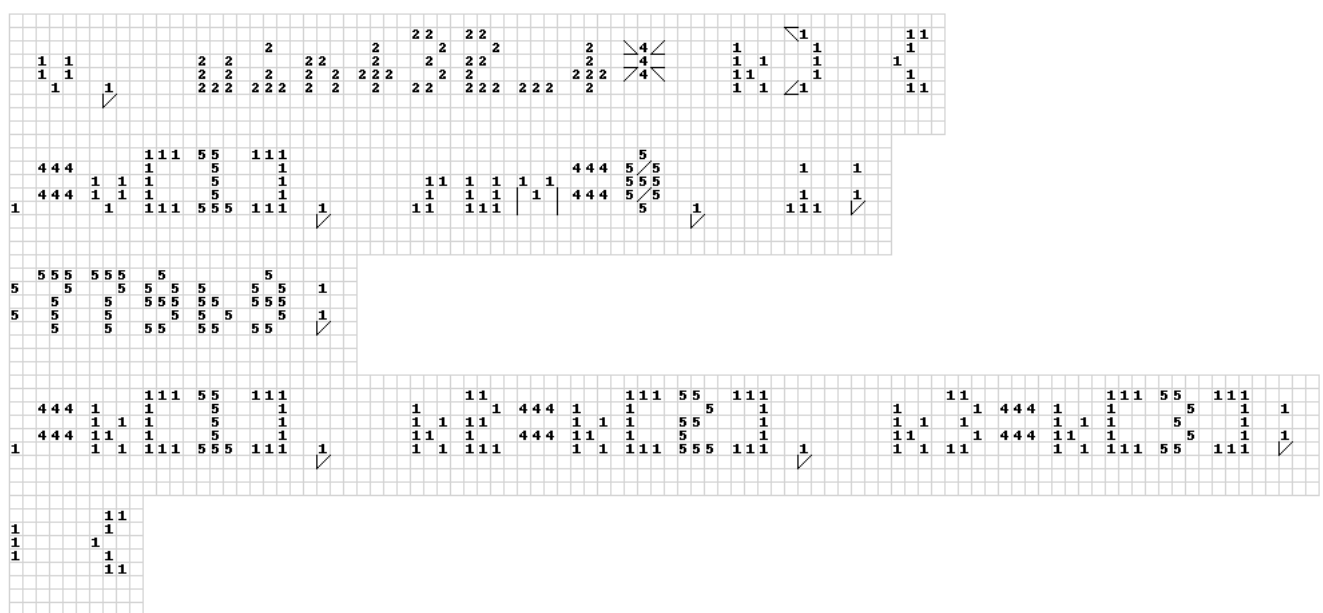

x 100 110 120 130 140 150 160 170 180 190

	dmc	color	symbol	edges	floss
	---	---	---	---	---
Chartreuse Bright	(9ecf34)	yellowgreen (a6e22e)	3	87	704
Cyclamen Pink Dark	(e02876)	deeppink (f92672)	4	420	3804
Lavender Dark	(a37ba7)	mediumpurple (ae81ff)	5	435	209
Pewter Gray	(6c6c6c)	dimgrey (75715e)	0	211	317
Sea Green Med	(59c7b4)	skyblue (66d9ef)	2	564	959
Winter White	(f9f7f1)	whitesmoke (f8f8f2)	1	1770	3865