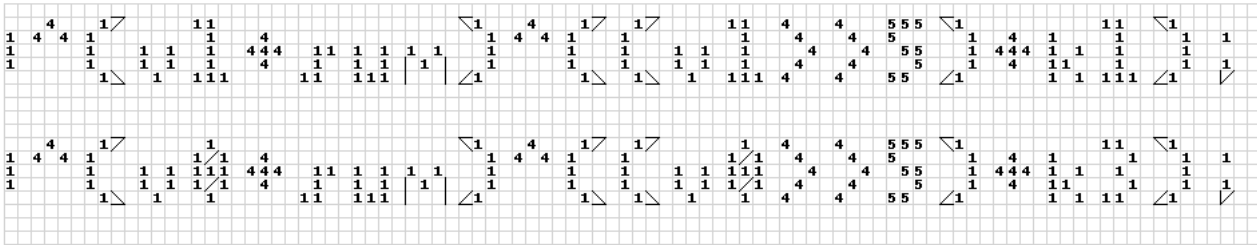

x 100 110 120 130 140 150 160 170 180 190

	dmc	color	symbol	edges	floss
	---	---	---	---	---
Chartreuse Bright	(9ecf34)	yellowgreen (a6e22e)	3	87	704
Cyclamen Pink Dark	(e02876)	deeppink (f92672)	4	420	3804
Lavender Dark	(a37ba7)	mediumpurple (ae81ff)	5	435	209
Pewter Gray	(6c6c6c)	dimgrey (75715e)	0	211	317
Sea Green Med	(59c7b4)	skyblue (66d9ef)	2	564	959
Winter White	(f9f7f1)	whitesmoke (f8f8f2)	1	1770	3865