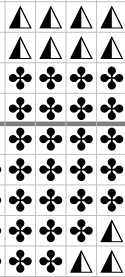

10

20

30

40

Wherever my socks are,
I hope they are happy.

That's what matters.

DMC Flosses

Symbol	Name	Strands	Description	Stitches	Length(m)	Skeins (8m)
4	150	2 / 2	Dusty Rose Ult Vy Dk	21	0.32	1 (0.01)
■	159	2 / 2	Blue Gray Light	37	1.96	1 (0.04)
♣	163	2 / 2	Celadon Green Md	29	0.44	1 (0.01)
▲	166	2 / 2	Moss Green Md Lt	21	0.32	1 (0.01)
▶	310	2 / 2	Black	170	1.39	1 (0.03)
\$	312	2 / 2	Baby Blue Very Dark	29	0.44	1 (0.01)
γ	Ecru	2 / 2	Ecru	786	12.05	1 (0.25)