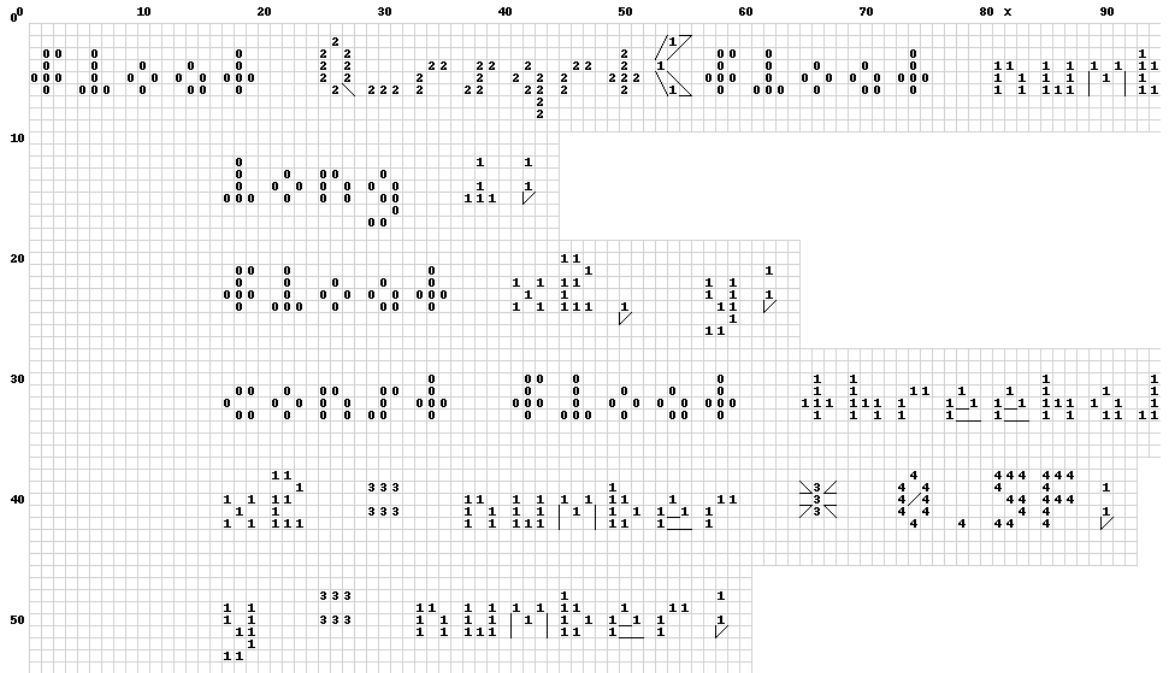

1.4.3

	dmc	symbol	edges	floss
	---	---	---	---
Chartreuse Bright (9ecf34)	2		75	704
Cyclamen Pink Dark (e02876)	3		256	3804
Lavender Dark (a37ba7)	4		276	209
Sea Green Med (59c7b4)	0		493	959
Winter White (f9f7f1)	1		1019	3865