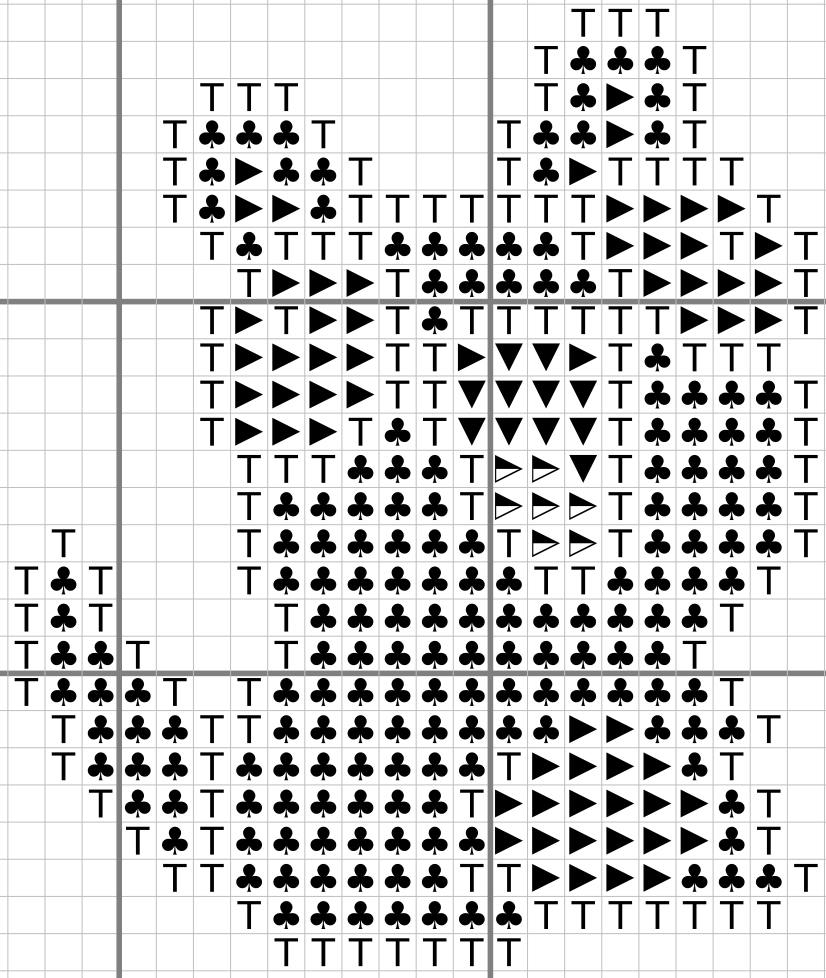

The dog has  
 been fed.

Don't believe  
 its lies.

## DMC Flosses

Symbol	Name	Strands	Description	Stitches	Length(m)	Skeins (8m)
▼	150	2 / 2	Dusty Rose Ult Vy Dk	11	0.17	1 (0)
▶	151	2 / 2	Dusty Rose Vry Lt	7	0.11	1 (0)
T	310	2 / 2	Black	281	3.82	1 (0.08)
♣	434	2 / 2	Brown Light	175	2.68	1 (0.06)
▶	B5200	2 / 2	Snow White	62	0.95	1 (0.02)