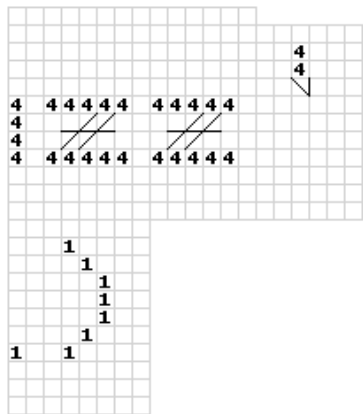

100

110

120

130

140

80

	dmc	color	symbol	edges	floss	
	---	---	---	---	---	
Cyclamen Pink Dark	(e02876)	deeppink	(f92672)	2	304	3804
Lavender Dark	(a37ba7)	mediumpurple	(ae81ff)	3	256	209
Sea Green Med	(59c7b4)	skyblue	(66d9ef)	0	256	959
Straw Light	(f6dc98)	khaki	(e6db74)	4	252	3822
Winter White	(f9f7f1)	whitesmoke	(f8f8f2)	1	341	3865