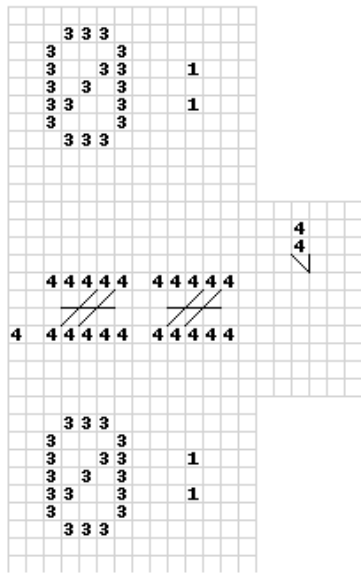

100

110

120

130

140

80

	dmc	color	symbol	edges	floss	
	---	---	---	---	---	
Cyclamen Pink Dark	(e02876)	deeppink	(f92672)	2	304	3804
Lavender Dark	(a37ba7)	mediumpurple	(ae81ff)	3	256	209
Sea Green Med	(59c7b4)	skyblue	(66d9ef)	0	256	959
Straw Light	(f6dc98)	khaki	(e6db74)	4	252	3822
Winter White	(f9f7f1)	whitesmoke	(f8f8f2)	1	341	3865