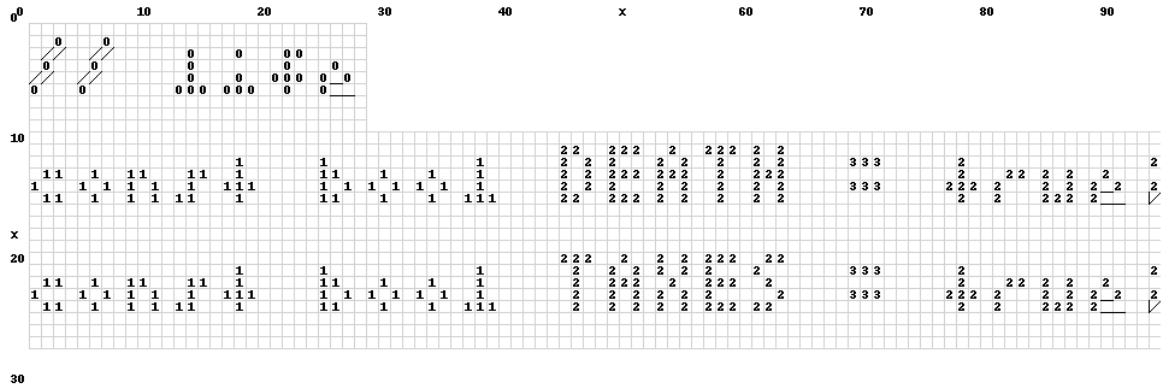

1.7.4

	dmc	symbol	edges	floss
	---	---	---	---
Cyclamen Pink Dark (e02876)		3	24	3804
Pewter Gray (6c6c6c)		0	67	317
Sea Green Med (53c7b4)		1	188	959
Winter White (f9f7f1)		2	288	3865