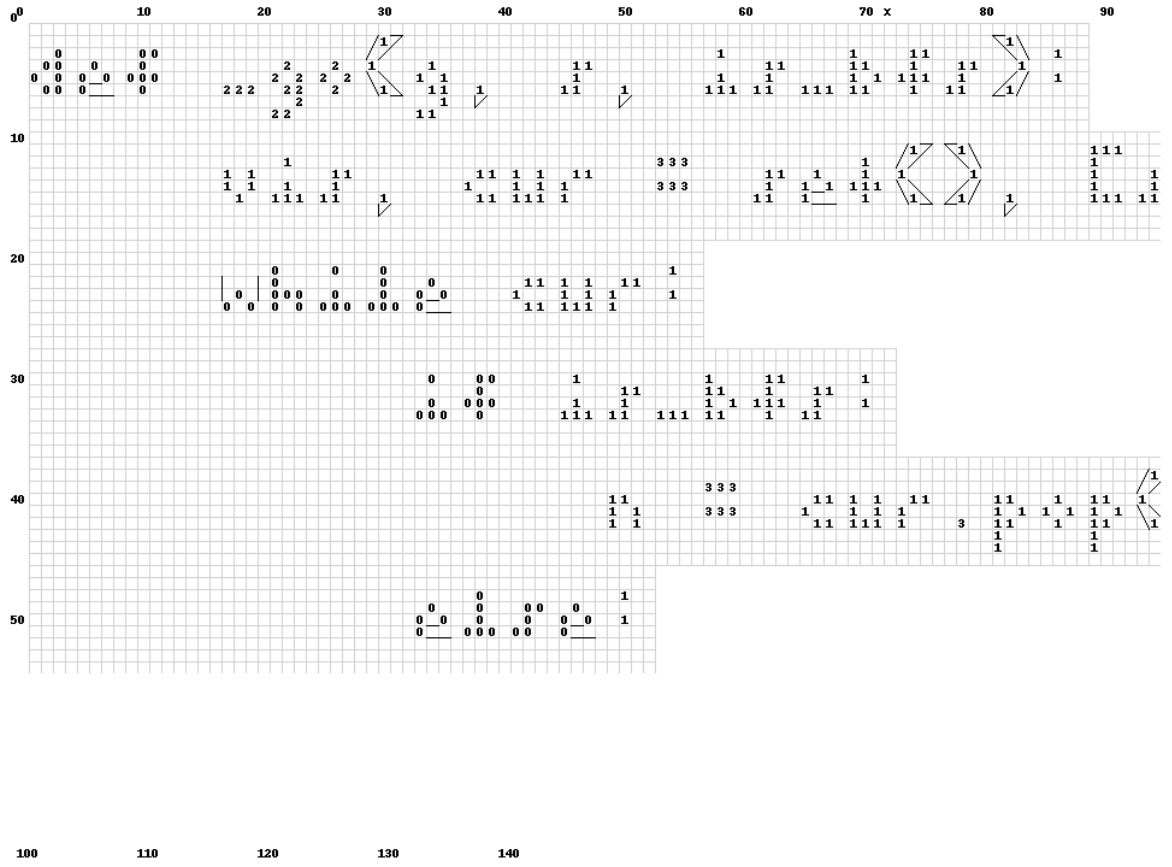

1.7.4

160

	dmc	symbol	edges	floss
	---	---	---	---
Chartreuse Bright (9ecf34)	2		106	704
Cyclamen Pink Dark (e02876)	3		104	3804
Lavender Dark (a37ba7)	4		17	209
Sea Green Med (59c7b4)	0		461	959
Winter White (f9f7f1)	1		1863	3865