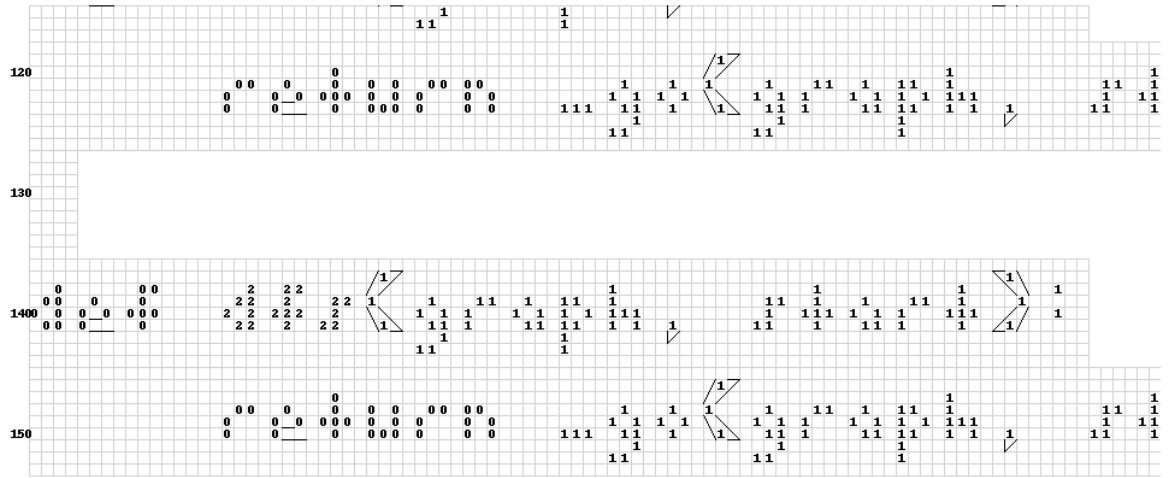

1.7.4

160

	dmc	symbol	edges	floss
	---	---	---	---
Chartreuse Bright (9ecf34)	2		106	704
Cyclamen Pink Dark (e02876)	3		104	3804
Lavender Dark (a37ba7)	4		17	209
Sea Green Med (59c7b4)	0		461	959
Winter White (f9f7f1)	1		1863	3865