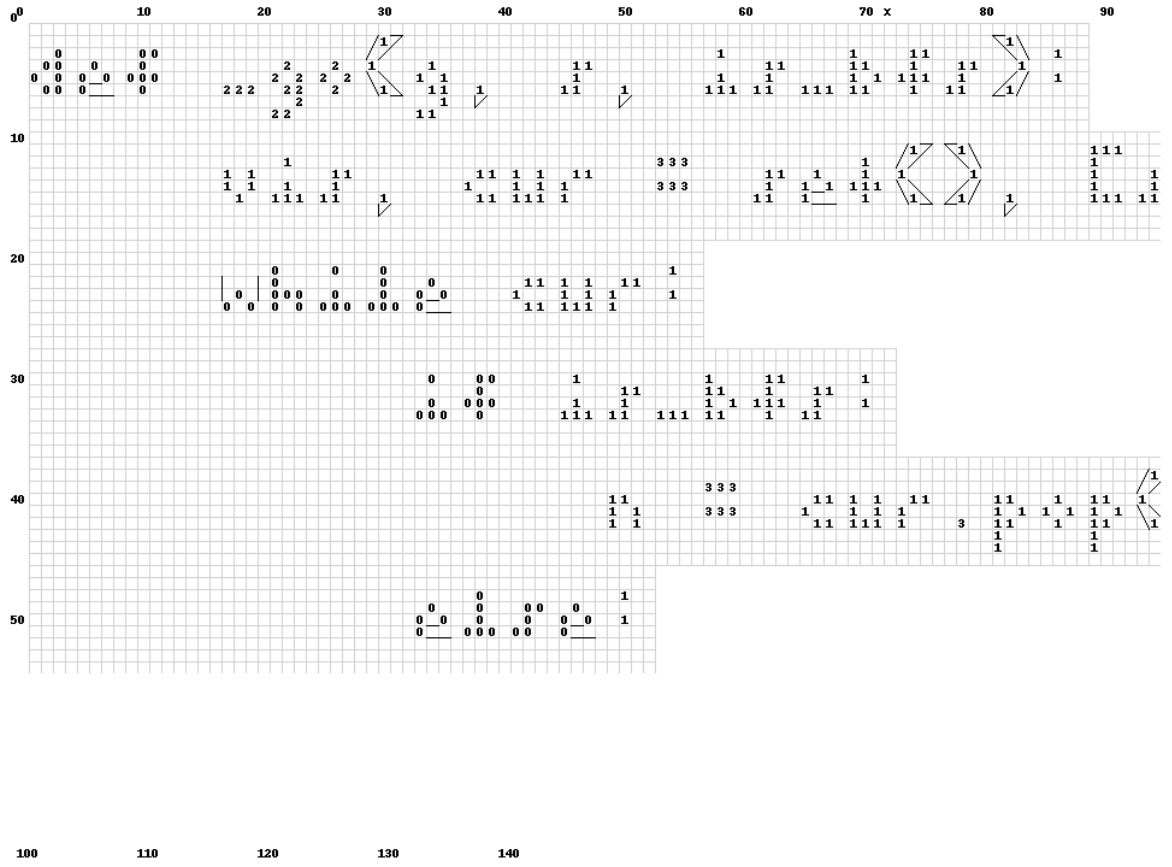

1.7.4

160

	dmc	symbol	edges	floss
	---	---	---	---
Chartreuse Bright (9ecf34)	2	106	704	
Cyclamen Pink Dark (e02876)	3	104	3804	
Lavender Dark (a37ba7)	4	17	209	
Sea Green Med (59c7b4)	0	461	959	
Winter White (f9f7f1)	1	1863	3865	