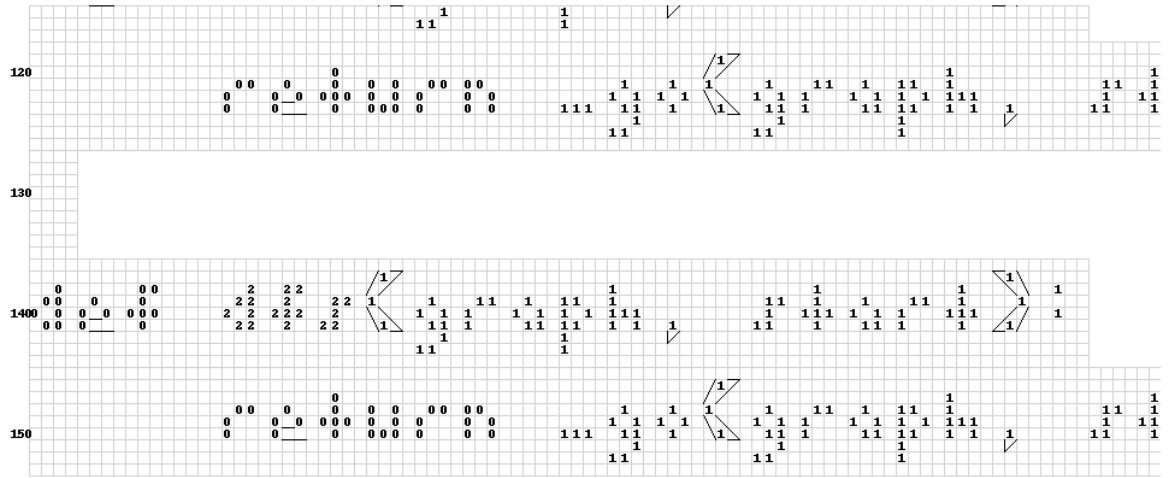

1.7.4

160

	dmc	symbol	edges	floss
	---	---	---	---
Chartreuse Bright (9ecf34)	2	106	704	
Cyclamen Pink Dark (e02876)	3	104	3804	
Lavender Dark (a37ba7)	4	17	209	
Sea Green Med (59c7b4)	0	461	959	
Winter White (f9f7f1)	1	1863	3865	